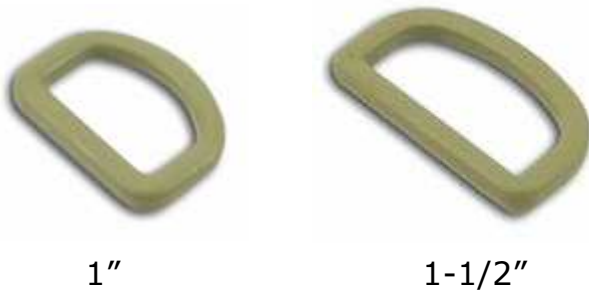

B-DR-01 COYOTE — Plastic D-Rings

B-DR-01 FOLIAGE — Plastic D-Rings