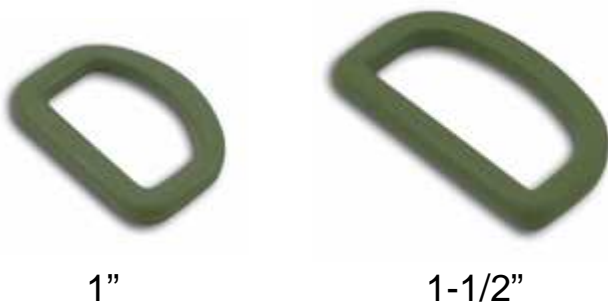

B-DR-01 BLACK— Plastic D-Rings

Black plastic d-rings are available in the following widths: 1/2", 3/4", 1", 1-1/2", and 2"

B-DR-01 COYOTE — Plastic D-Rings

B-DR-01 FOLIAGE — Plastic D-Rings

B-DR-01 OLIVE DRAB — Plastic D-Rings

Jontay > Plastic Hardware > Rectangular Loops

Click Page Link: <http://store.jontay.com/RectangularLoops.aspx>

Plastic rectangular loops are permanent attachments that connect two straps. Generally found on luggage, tote bags, and backpacks, plastic rectangular loops are useful in applications that call for lighter hardware and less load weight.