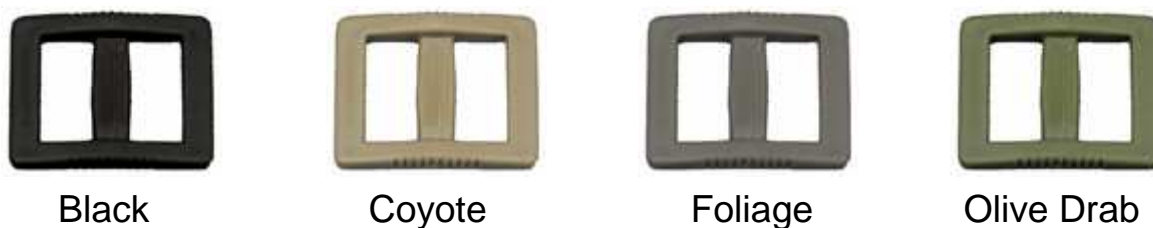

B-SB-08 1"—Extra-Wide Single-Bar Slides

Click Page Link: <http://store.jontay.com/Extra-WideSingle-BarSlides.aspx>

Extra-Wide Single-Bar Slides fit the thickest webbing applications, providing a low profile for a professional, finished look. These slides are stronger than the other plastic slides giving the application extra durability.

Extra-Wide Single-Bar Slides are only available in the 1" width, fitting 1" wide webbing.