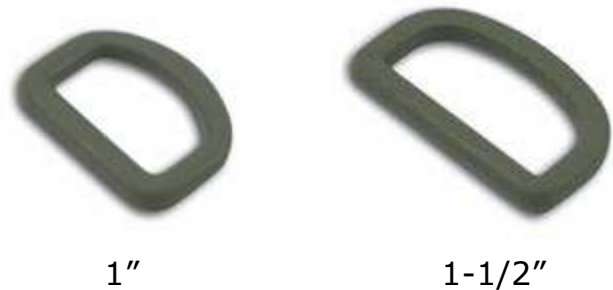

B-DR-01 COYOTE — Plastic D-Rings

B-DR-01 FOLIAGE — Plastic D-Rings