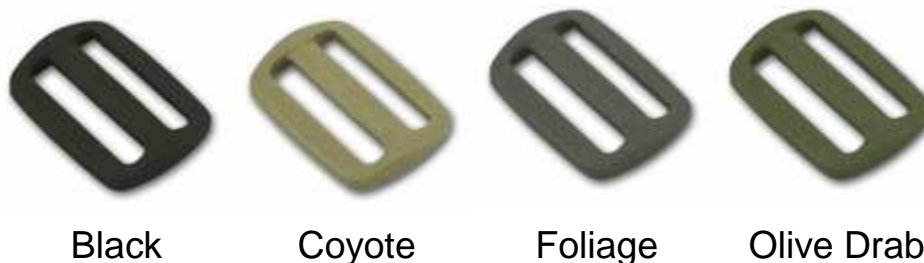

Jontay > Plastic Hardware > Single-Bar Slides

Click Page Link: <http://store.jontay.com/PlasticSingle-BarSlides.aspx>

Single-bar slides may be used secure hardware to the end of the webbing strap in place of sewing. We offer regular single-bar slides, wide-mouth slides, slides with narrower slots and extra wide single-bar slides.

B-SB-1A Black—Single-Bar Slides with Narrower Slots

Click Page Link: <http://store.jontay.com/Single-BarSlideswithNarrowSlots.aspx>

Single-bar slides with narrower slots are well suited for thinner nylon webbing, such as the mil-spec 17337 and 43668, as well as the regular-weight polypropylene webbing.

B-SB-1A Colors

Available in 3/4", 1", 1-1/2", and 2", black, coyote, foliage, olive drab and white (not pictured).

B-SB-08 1"—Extra-Wide Single-Bar Slides

Click Page Link: <http://store.jontay.com/Extra-WideSingle-BarSlides.aspx>