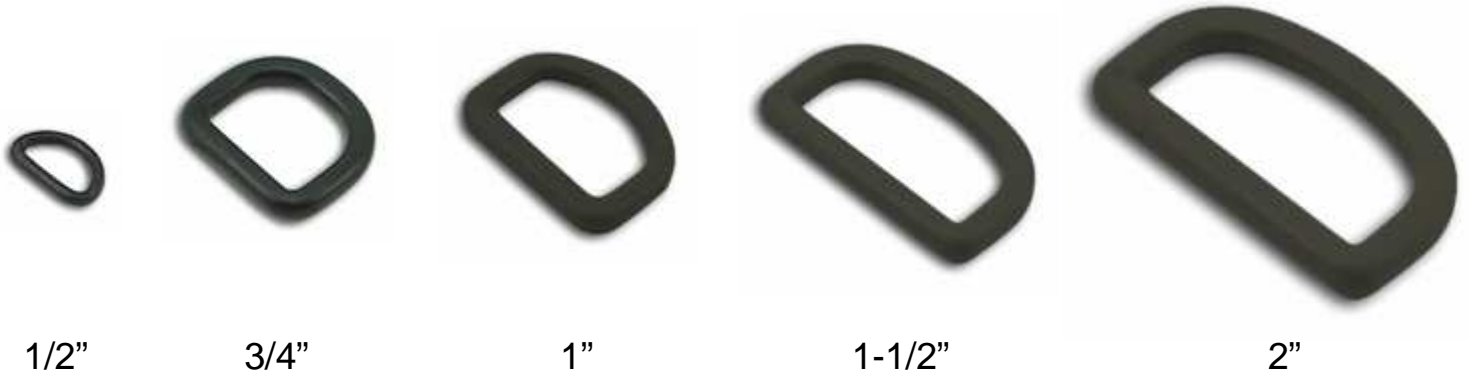

Jontay > Plastic Hardware > D-Rings

Click Page Link: <http://store.jontay.com/D-Rings.aspx>

Plastic d-rings are impervious to rust and may be used for light loading applications where lighter hardware is preferred. D-rings attach to the end of the strap and can be grabbed easily by a snap hook or spring snap.

B-DR-01 BLACK— Plastic D-Rings

Black plastic d-rings are available in the following widths: 1/2", 3/4", 1", 1-1/2", and 2"