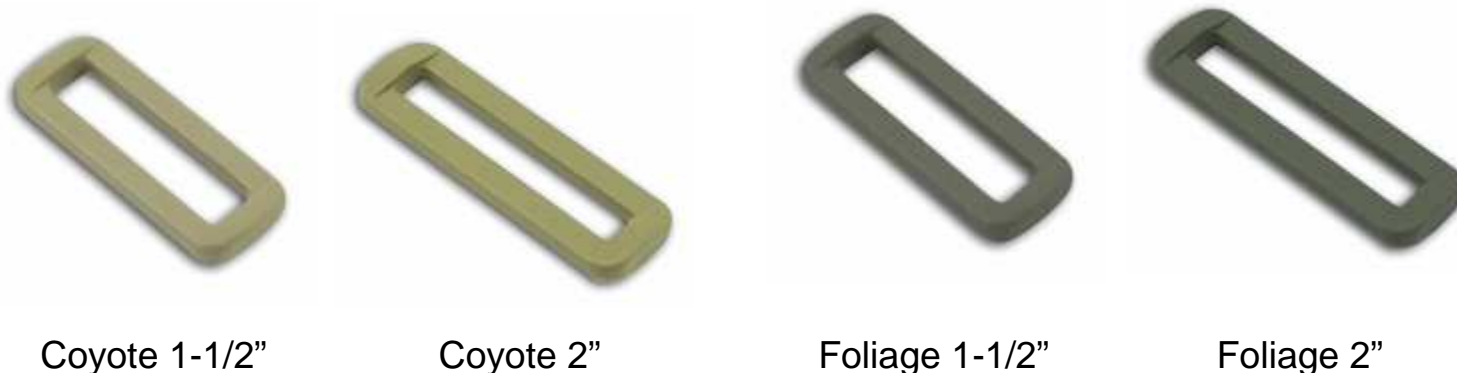

Jontay > Plastic Hardware > Rectangular Loops

Click Page Link: <http://store.jontay.com/RectangularLoops.aspx>

Plastic rectangular loops are permanent attachments that connect two straps. Generally found on luggage, tote bags, and backpacks, plastic rectangular loops are useful in applications that call for lighter hardware and less load weight.

B-LP-02 BLACK— Plastic Rectangular Loops

Black plastic rectangular loops are available in the following widths: 3/4", 1", 1-1/4", 1-1/2", and 2"

B-LP-02 Colors

B-LP-02 Sizes

Jontay > Plastic Hardware > Side-Release Buckles

Click Page Link: <http://store.jontay.com/plasticside-releasebuckles.aspx>

Side-release buckles attach two ends of webbing and adjust the strap length quickly. We offer 4 basic types of side-release buckles: Dual-Adjusting, Single-Adjusting, Contoured, and Simple-Loop. The next 3 pages detail these different styles.

B-SR-01—Dual Adjusting Side-Release Buckles

Click Page Link: <http://store.jontay.com/Dual-AdjustingSide-ReleaseBuckles.aspx>

Dual-adjusting side-release buckles require no sewing and allow length adjustment of the straps on both sides of the buckle. They are available in the following widths: 3/4", 1", 1-1/2", and 2".