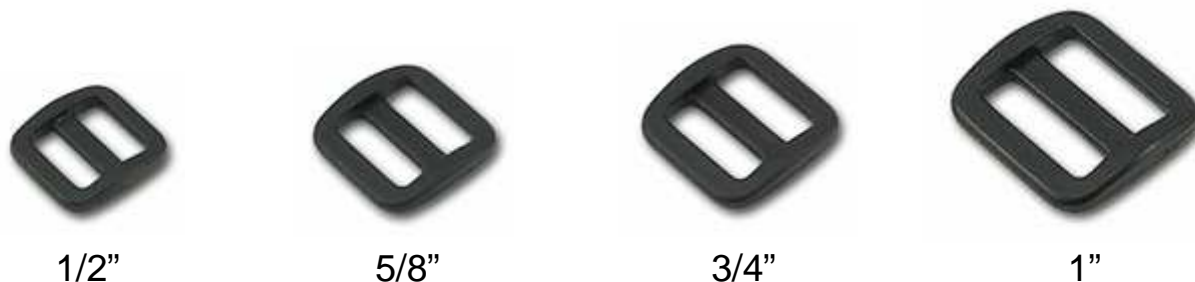

B-SB-02—Wide-Mouth Single-Bar Slides

Click Page Link: <http://store.jontay.com/Wide-MouthSingle-BarSlides.aspx>

Wide-Mouth Single-bar slides, which are available in 1/2", 5/8", 3/4", and 1" in black only, have a lower profile than the regular slides and are better suited for applications that use our thicker webbing styles, such as flat nylon webbing and heavy-weight polypropylene webbing.